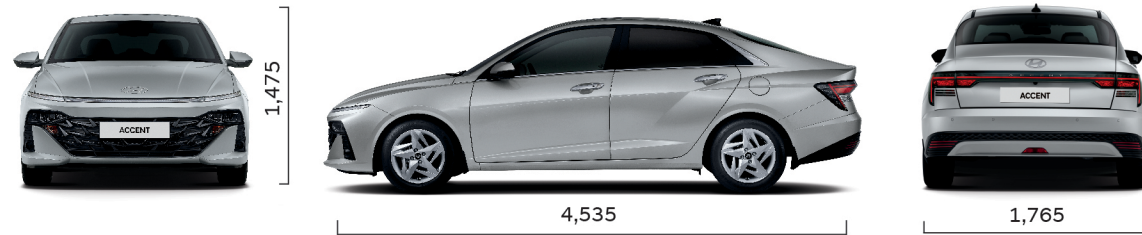

## WHEELS

D-cut Wheels

## DIMENSIONS

mm

Exterior	Dimensions (mm)		(mm)
	Overall Length		4,535
	Overall Width		1,765
	Overall Height		1,475
	Wheel Base		2,670
Tire		205/55R16(Diamond Cut Alloy)	
Engine		1.5 MPi Gasoline	
Displacement		1,497 cc	
Max Power (ps/rpm)		115 / 6,300	
Max Torque (kg-m/rpm)		14.7 / 4,500	
Performance		A / T	
Maximum Speed (km/h)		183	
Acceleration (0 → 100 kph/sec)		13.4	
Fuel Consumption (km/L)		A / T	
City		12.6	
High Way		16.4	
Combined		14.1	