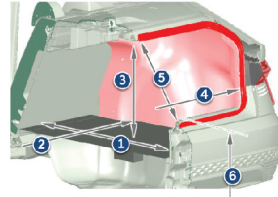

LUGGAGE SPACE